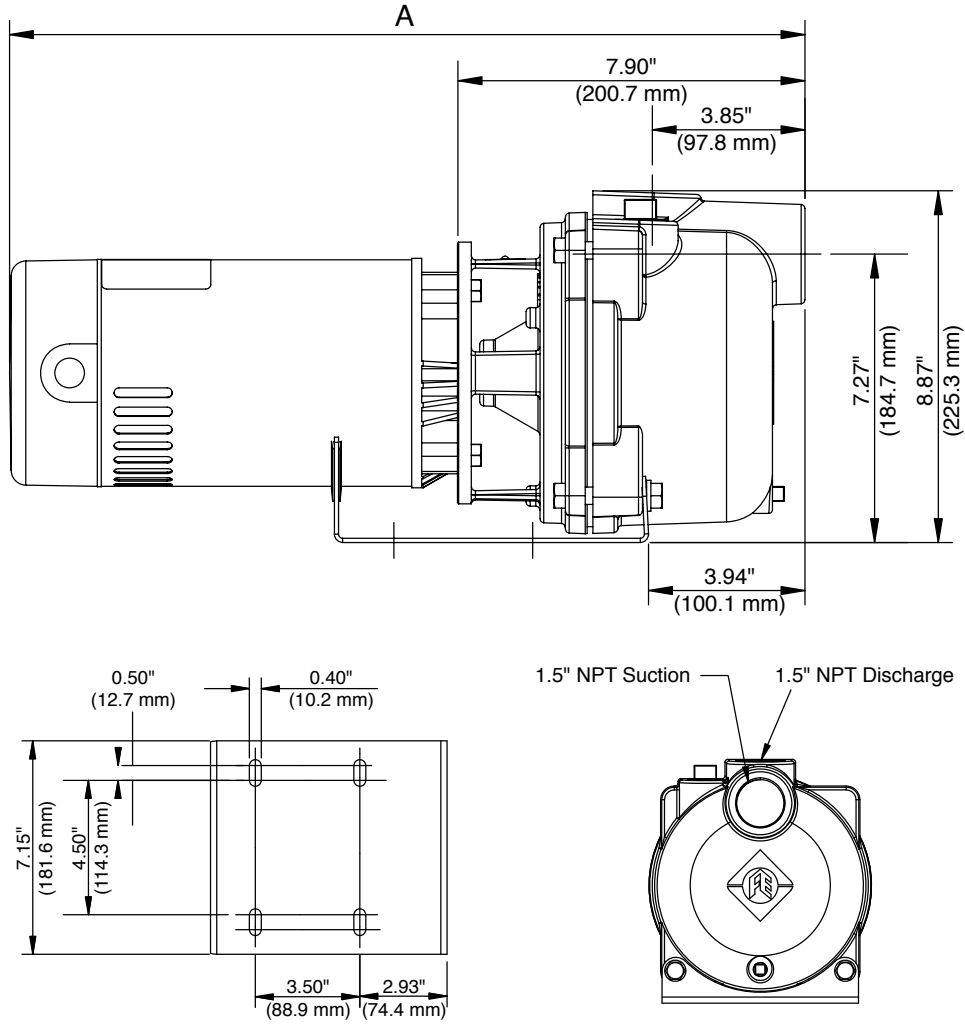

### LINE DRAWINGS

### DIMENSIONS

HP	SINGLE-PHASE (A)	THREE-PHASE (A)
1	20.0"	23.4"
1.5	21.6"	25.0"
2	21.6"	25.0"

All measurements are in inches.